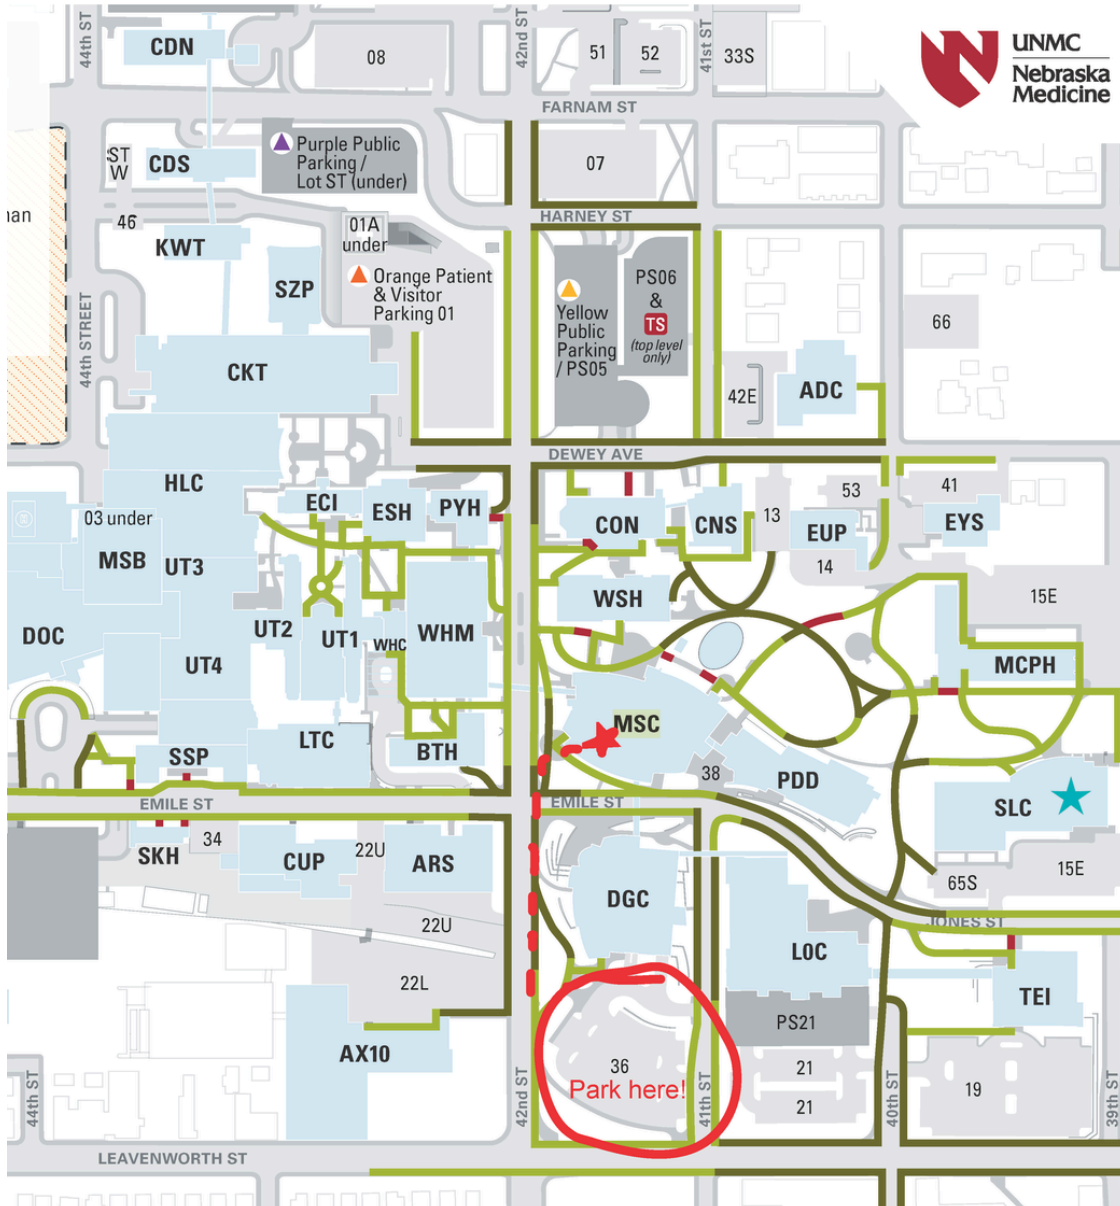

2024 NSSIG Student Conclave

Parking & Walking Maps

Step-by-step parking & walking directions with helpful photos can be found on the next couple of pages!

**Directions to UNMC parking Lot 36 & walking to
TO MICHAEL F. SORRELL CENTER FOR CONCLAVE**

Get to Leavenworth St.

Turn NORTH on 41st St.

Turn LEFT into **UNMC Lot 36**
Park anywhere in this lot.
You will be looking at the Davis
Global Center

Walk NORTH up the hill
on **42nd St.**
Davis Global Center will be on
your right

Walk across **Emile St.**
You will see this blue tarp
and the **Michael F. Sorrell
Center** sign (usually there is
a big red stethoscope there,
but it's under construction!)

Enter through the doors to
the **RIGHT** of the blue
tarp/stethoscope.

**There will be volunteers at these doors to help direct you
once inside!**

Walking directions from Michael F. Sorrell Center TO SCRIPTOWN BREWERY FOR EPSIG PUB NIGHT

From MSC, walk NORTH on 42nd St.

Turn RIGHT onto Farnam Street