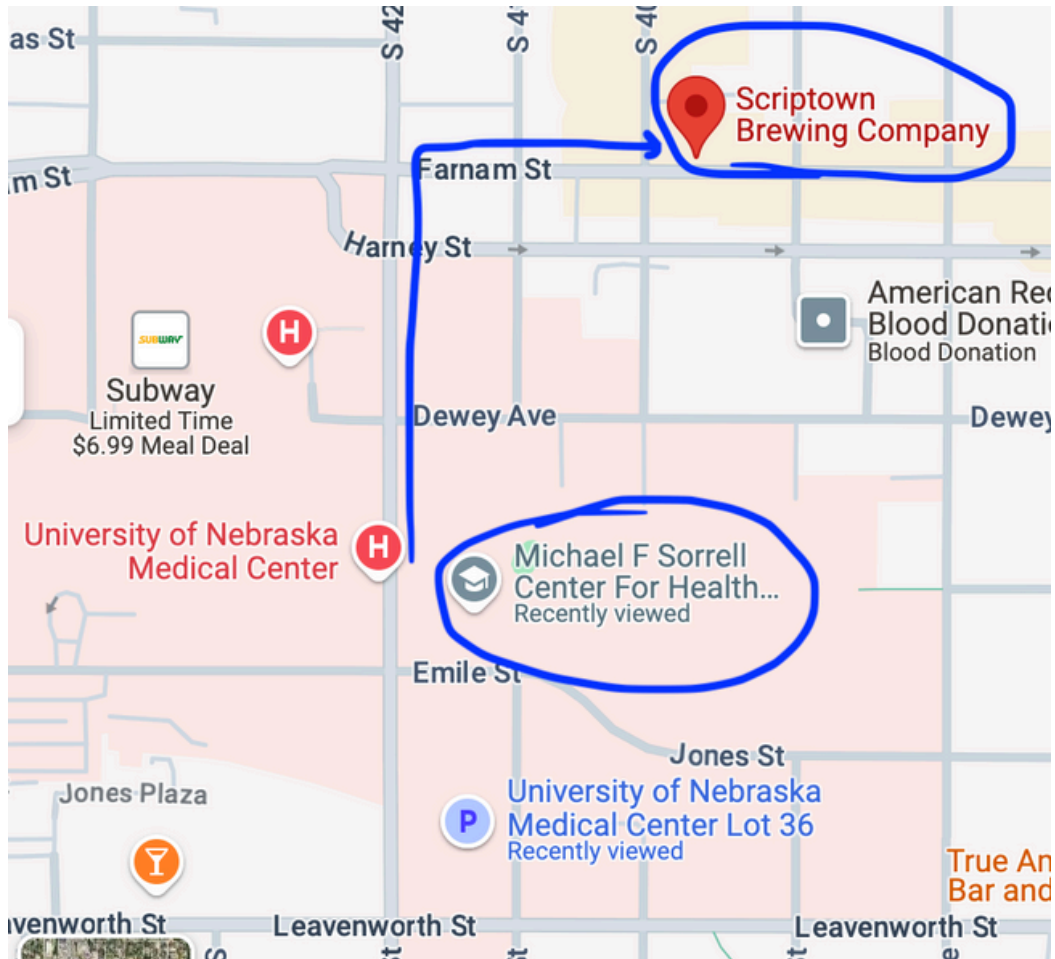

2024 NSSIG Student Conclave

Parking & Walking Maps

Step-by-step parking & walking directions with helpful photos can be found on the next couple of pages!

**Directions to UNMC parking Lot 36 & walking to
TO MICHAEL F. SORRELL CENTER FOR CONCLAVE**

Get to Leavenworth St.

Turn NORTH on 41st St.

Turn LEFT into **UNMC Lot 36**
Park anywhere in this lot.
You will be looking at the Davis
Global Center

Walk NORTH up the hill
on **42nd St.**
Davis Global Center will be on
your right

Walk across **Emile St.**
You will see this blue tarp
and the **Michael F. Sorrell
Center** sign (usually there is
a big red stethoscope there,
but it's under construction!)

Enter through the doors to
the **RIGHT** of the blue
tarp/stethoscope.

**There will be volunteers at these doors to help direct you
once inside!**

Walking directions from Michael F. Sorrell Center TO SCRIPTOWN BREWERY FOR EPSIG PUB NIGHT

From MSC, walk NORTH on 42nd St.

Turn RIGHT onto Farnam Street